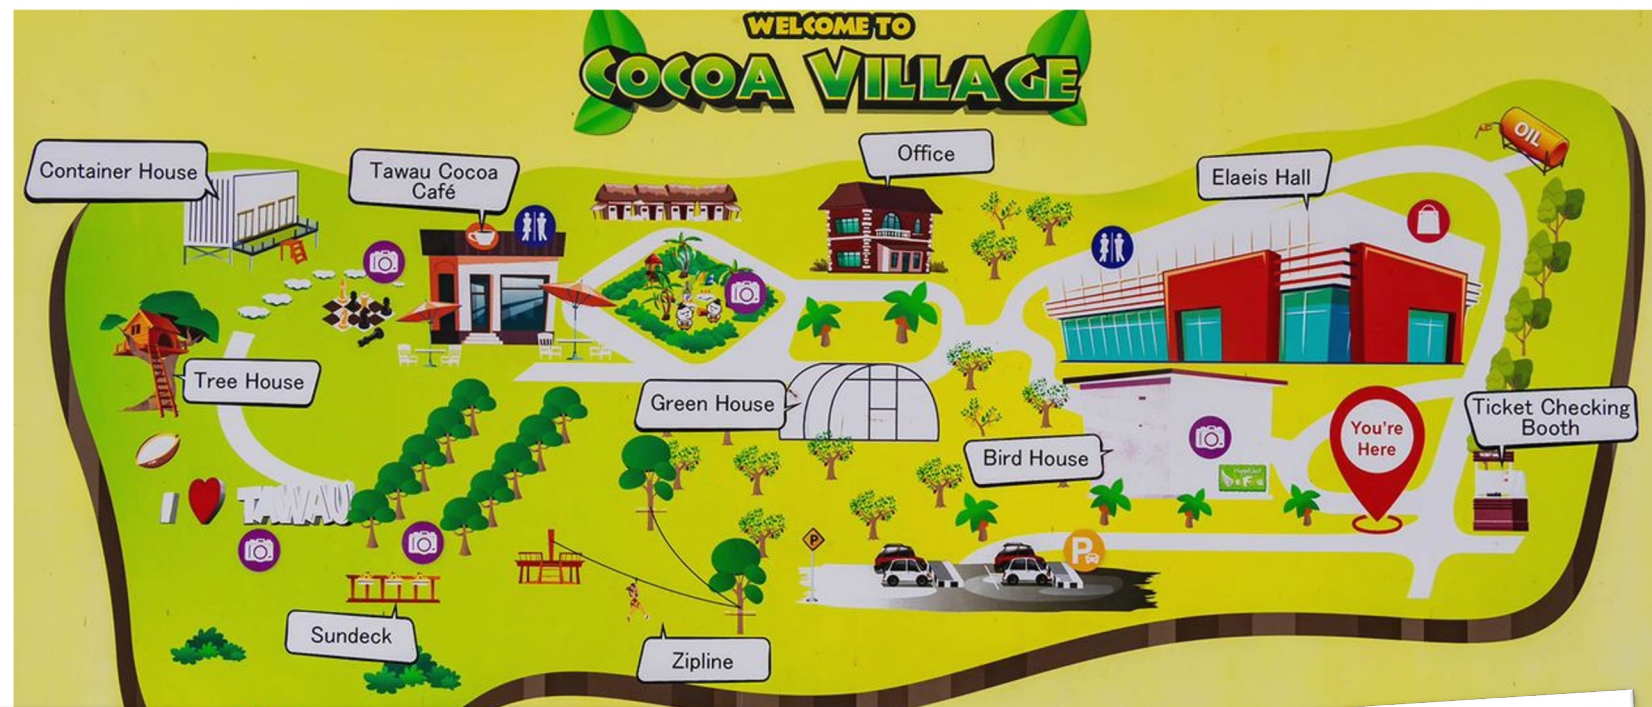

### ACTIVITY

8.30am

Arrived at Teck Guan  
Cocoa Museum

8.40am

Watch introductory video

9.00am

Learn about cocoa process

9.30am

Cocoa refreshment demo

9.35am

Enjoy cocoa refreshments

9.45am

Shopping time &  
end of tour

# 可可庄园

- 可可种植园实地探索
- 亲手制作巧克力